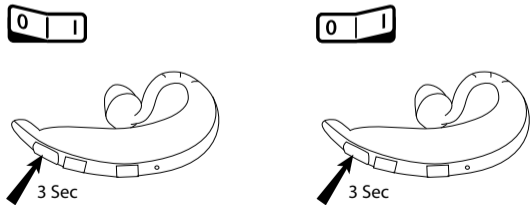

### 1. Charge your headset

### 2. Turning your headset On and Off

### 6. Wearing style

For optimal performance,  
wear the Jabra BT2020  
and your mobile phone  
on the same side of your  
body or within line of  
sight.

1. Answer/end button
2. Volume control button
3. Charging socket
4. Light indicator (LED)
5. Mini Gel™
6. Microphone boom arm