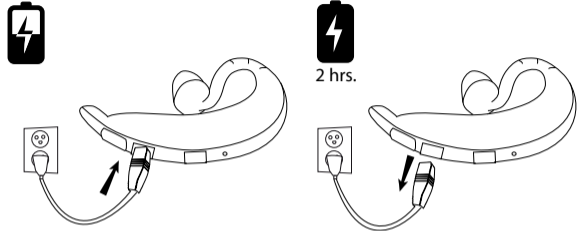

### 1. Charge your headset

### 2. Turning your headset On and Off

### 6. Wearing style

For optimal performance,  
wear the Jabra BT2020  
and your mobile phone  
on the same side of your  
body or within line of  
sight.

1. Answer/end button
2. Volume control button
3. Charging socket
4. Light indicator (LED)
5. Mini Gel™
6. Microphone boom arm