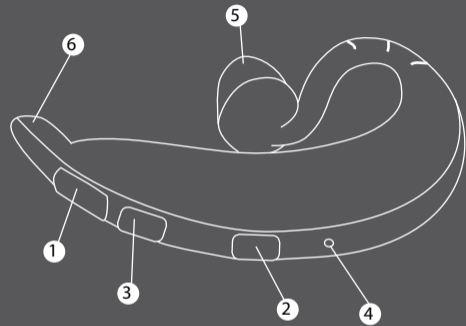

### 5. Volume control

Tap the volume button to increase  
the volume. Press and hold the  
volume to decrease the volume to  
your preferred level

### 6. Wearing style

For optimal performance,  
wear the Jabra BT2020  
and your mobile phone  
on the same side of your  
body or within line of  
sight.

1. Answer/end button
2. Volume control button
3. Charging socket
4. Light indicator (LED)
5. Mini Gel™
6. Microphone boom arm