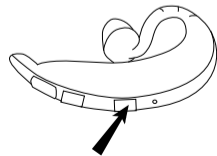

### 4. Using your headset

Answer call  
Tap the answer/end button  
< 1 Sec.

End call  
Tap the answer/end button  
< 1 Sec.

### 5. Volume control

Tap the volume button to increase  
the volume. Press and hold the  
volume to decrease the volume to  
your preferred level

### 6. Wearing style

For optimal performance,  
wear the Jabra BT2020  
and your mobile phone  
on the same side of your  
body or within line of  
sight.

1. Answer/end button
2. Volume control button
3. Charging socket
4. Light indicator (LED)
5. Mini Gel™
6. Microphone boom arm